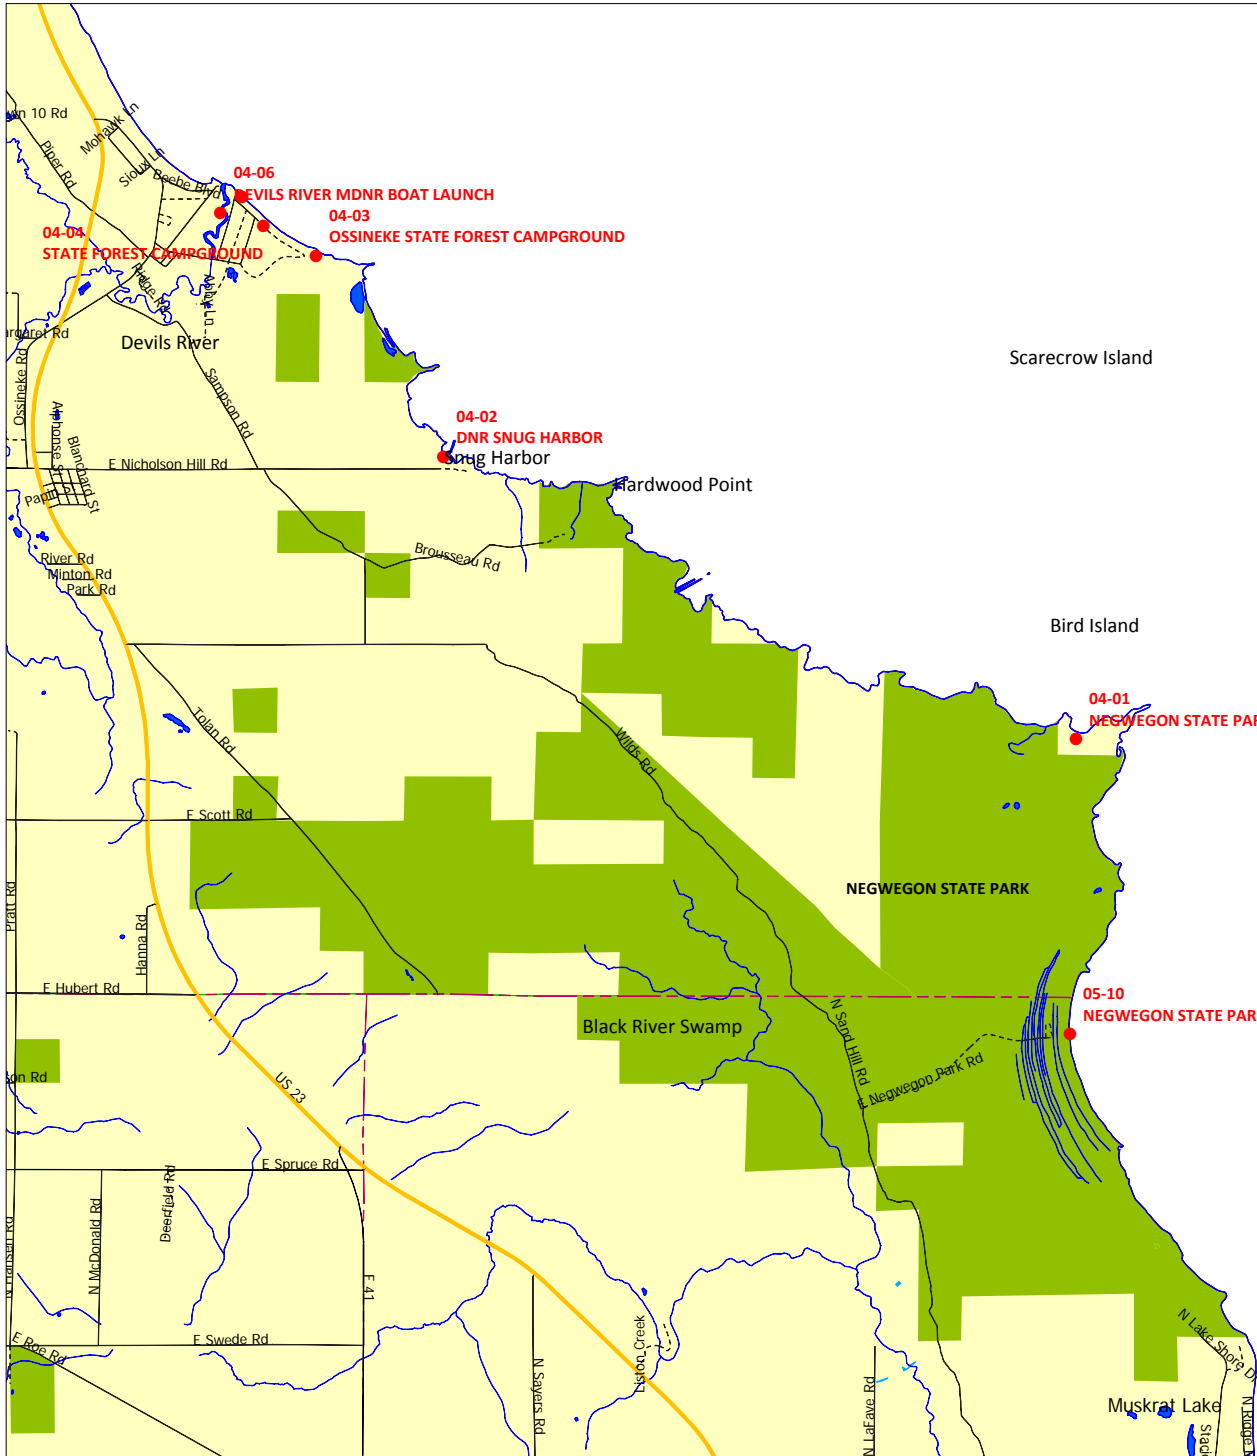

HURON BLUEWAYS WATER ACCESS SITES

Black River Island